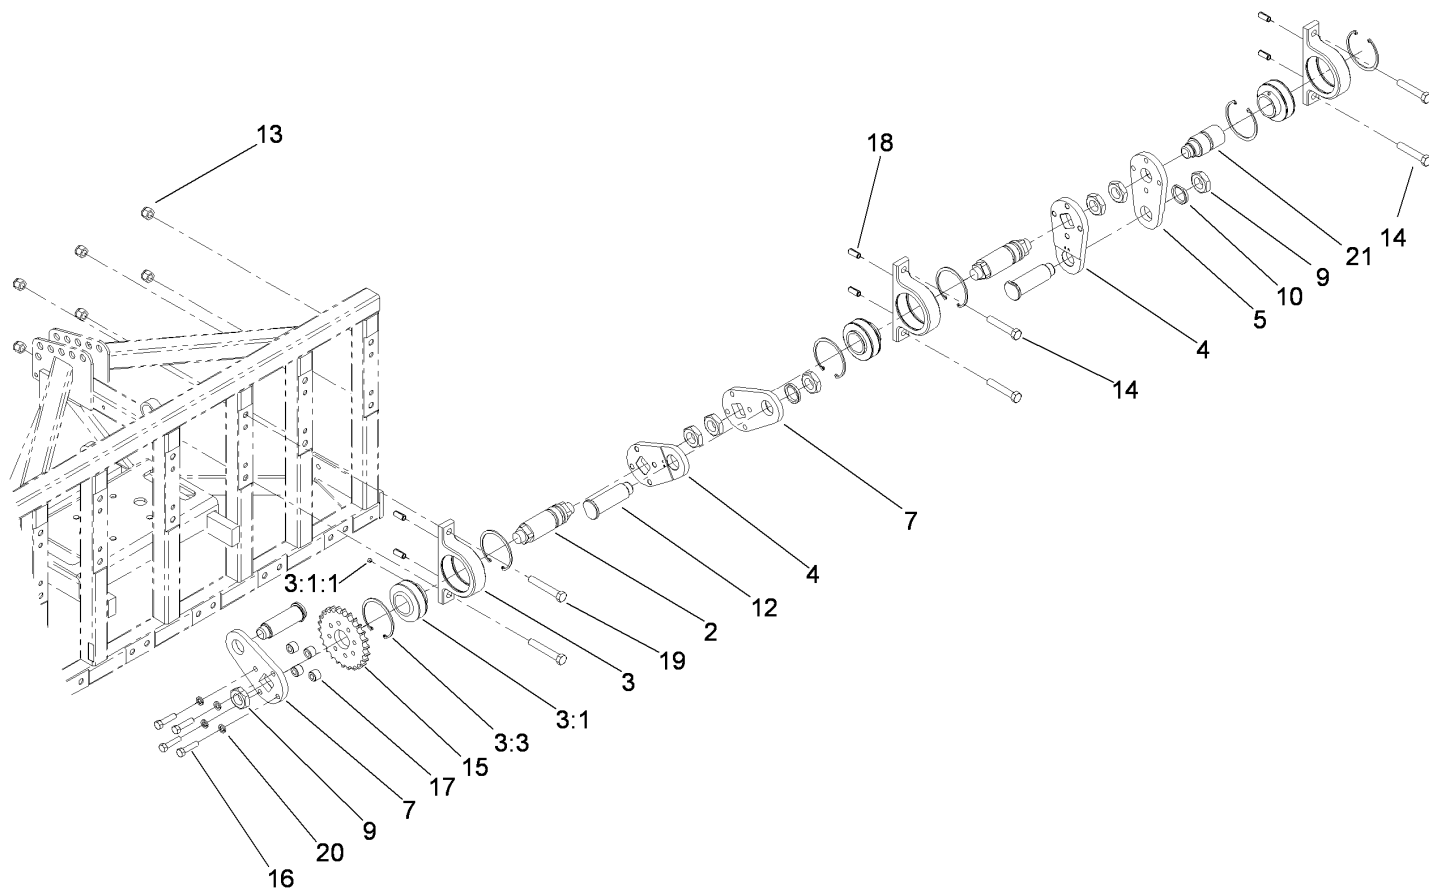

LH Crankshaft Assembly

Ref	Part No.	Qty.	Description
2	SG217354	2	Crankshaft
3	SG204577	3	Bearing ASM
②3:1		1	Bearing-Ball
3:1:1	99-0195	2	Screw-Set, HSH
3:3	SG427540	2	Ring-Snap
5	SG207054	1	Arm-Crank
6	SG217254	2	Arm-Crank, Left
7	SG217054	2	Arm-Crank
9	SG267200	7	Nut-Hex
10	SG247540	2	Washer-Clipped
12	SG257054	3	Pin-Crank
13	3296-53	6	Nut-Lock, NI
14	327-14	4	Screw-HH
15	SG217026	1	Sprocket-Crank
16	SG271517	4	Screw-HH
17	SG267500	4	Spacer
18	105-1041	6	Pin-Spring
19	327-16	2	Screw-HH
20	3253-7	4	Washer-Lock
21	SG217557	1	Shaft-Stub, Outside

--	--	--	--

Center Crankshaft Assembly

Ref	Part No.	Qty.	Description
2	SG217354	1	Crankshaft
3	SG204577	1	Bearing ASM
3:1		1	Bearing-Ball
3:1:1	99-0195	2	Screw-Set, HSH
3:3	SG427540	2	Ring-Snap
4	SG217154	1	Arm-Crank, Right
7	SG217054	1	Arm-Crank
9	SG267200	4	Nut-Hex
10	SG247540	2	Washer-Clipped
13	3296-53	2	Nut-Lock, NI
14	327-14	2	Screw-HH
18	105-1041	2	Pin-Spring

RH Crankshaft Assembly

Ref	Part No.	Qty.	Description
2	SG217354	2	Crankshaft
3	SG204577	3	Bearing ASM
3:1		1	Bearing-Ball
3:1:1	99-0195	2	Screw-Set, HSH
3:3	SG427540	2	Ring-Snap
4	SG217154	2	Arm-Crank, Right
5	SG207054	1	Arm-Crank
7	SG217054	2	Arm-Crank
9	SG267200	7	Nut-Hex
10	SG247540	2	Washer-Clipped
12	SG257054	3	Pin-Crank
13	3296-53	6	Nut-Lock, NI
14	327-14	4	Screw-HH
15	SG217026	1	Sprocket-Crank
16	SG271517	4	Screw-HH
17	SG267500	4	Spacer
18	105-1041	6	Pin-Spring
19	327-16	2	Screw-HH
20	3253-7	4	Washer-Lock
21	SG217557	1	Shaft-Stub, Outside