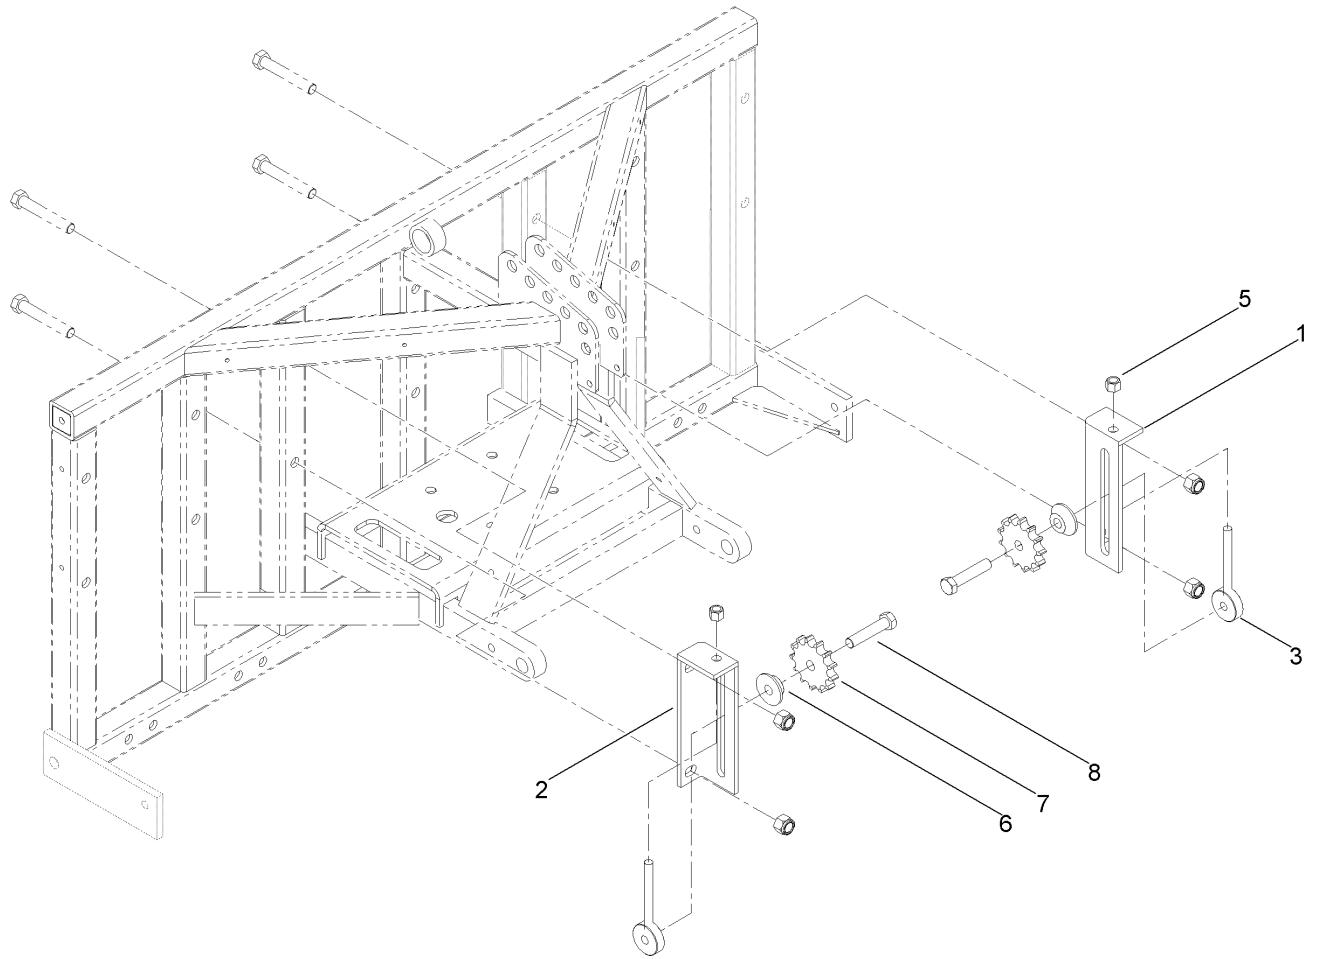

--	--	--	--

Center Crankshaft Assembly

Ref	Part No.	Qty.	Description
2	SG217354	1	Crankshaft
3	SG204577	1	Bearing ASM
3:1		1	Bearing-Ball
3:1:1	99-0195	2	Screw-Set, HSH
3:3	SG427540	2	Ring-Snap
4	SG217154	1	Arm-Crank, Right
7	SG217054	1	Arm-Crank
9	SG267200	4	Nut-Hex
10	SG247540	2	Washer-Clipped
13	3296-53	2	Nut-Lock, NI
14	327-14	2	Screw-HH
18	105-1041	2	Pin-Spring

RH Crankshaft Assembly

Ref	Part No.	Qty.	Description
2	SG217354	2	Crankshaft
3	SG204577	3	Bearing ASM
3:1		1	Bearing-Ball
3:1:1	99-0195	2	Screw-Set, HSH
3:3	SG427540	2	Ring-Snap
4	SG217154	2	Arm-Crank, Right
5	SG207054	1	Arm-Crank
7	SG217054	2	Arm-Crank
9	SG267200	7	Nut-Hex
10	SG247540	2	Washer-Clipped
12	SG257054	3	Pin-Crank
13	3296-53	6	Nut-Lock, NI
14	327-14	4	Screw-HH
15	SG217026	1	Sprocket-Crank
16	SG271517	4	Screw-HH
17	SG267500	4	Spacer
18	105-1041	6	Pin-Spring
19	327-16	2	Screw-HH
20	3253-7	4	Washer-Lock
21	SG217557	1	Shaft-Stub, Outside