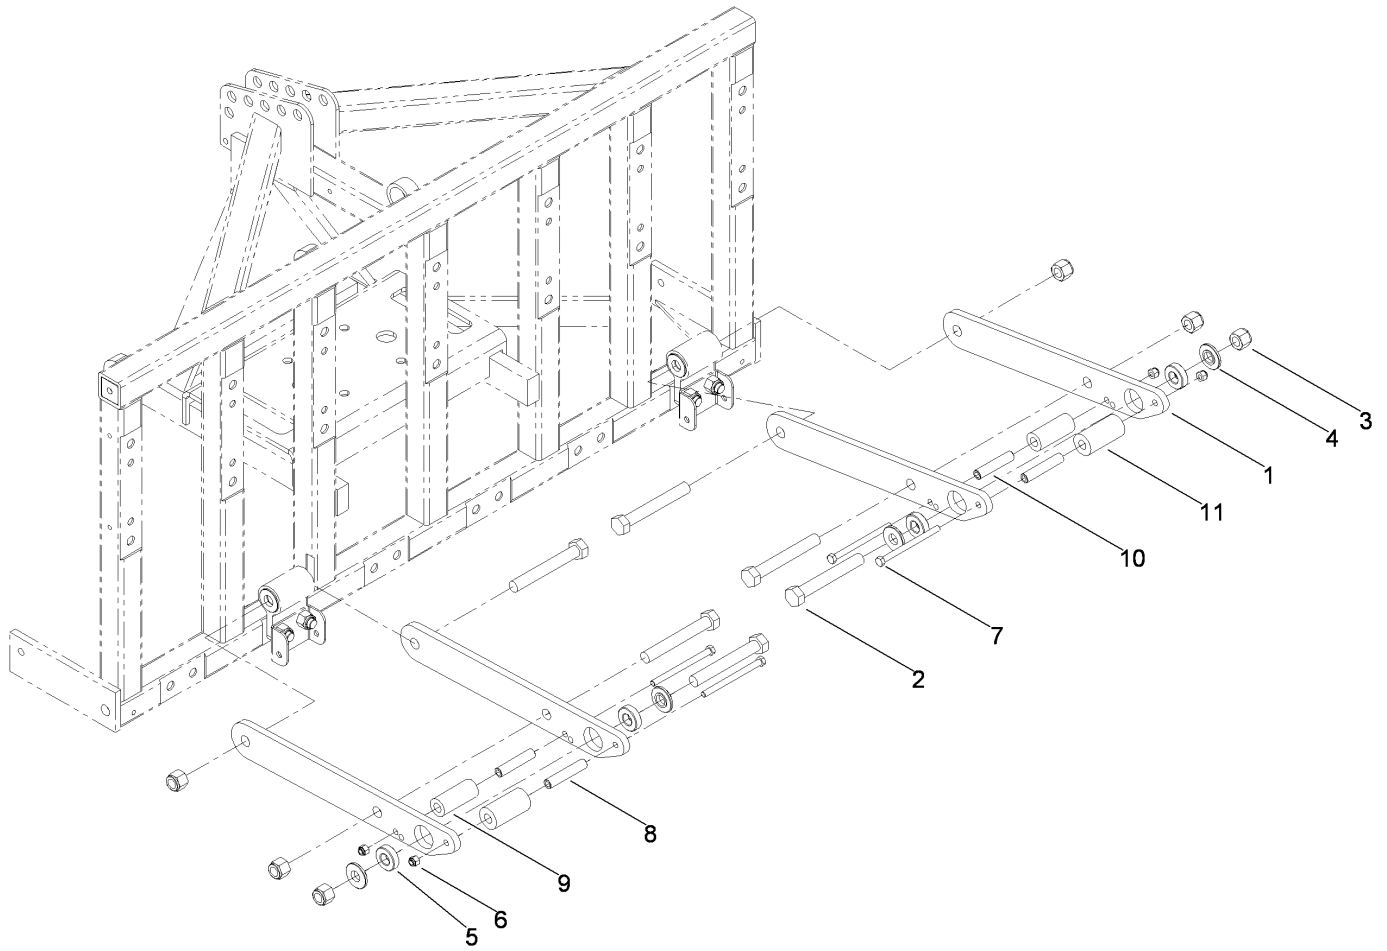

Linkage Arm Assembly

Ref	Part No.	Qty.	Description
1	SG387054-03	12	Arm-Linkage
2	328-12	18	Screw-HH
3	3296-51	18	Nut-Lock, NI
4	SG437125	12	Bushing-Outer
5	SG337075	12	Bearing-Ball
6	3296-39	12	Nut-Lock, NI
7	323-21	12	Screw-HH
8	SG337300	6	Spacer-Linkage
9	SG487125	6	Bumper-Rubber
10	SG486312	6	Spacer-Arm, Linkage
11	SG487126	6	Bumper-Rubber