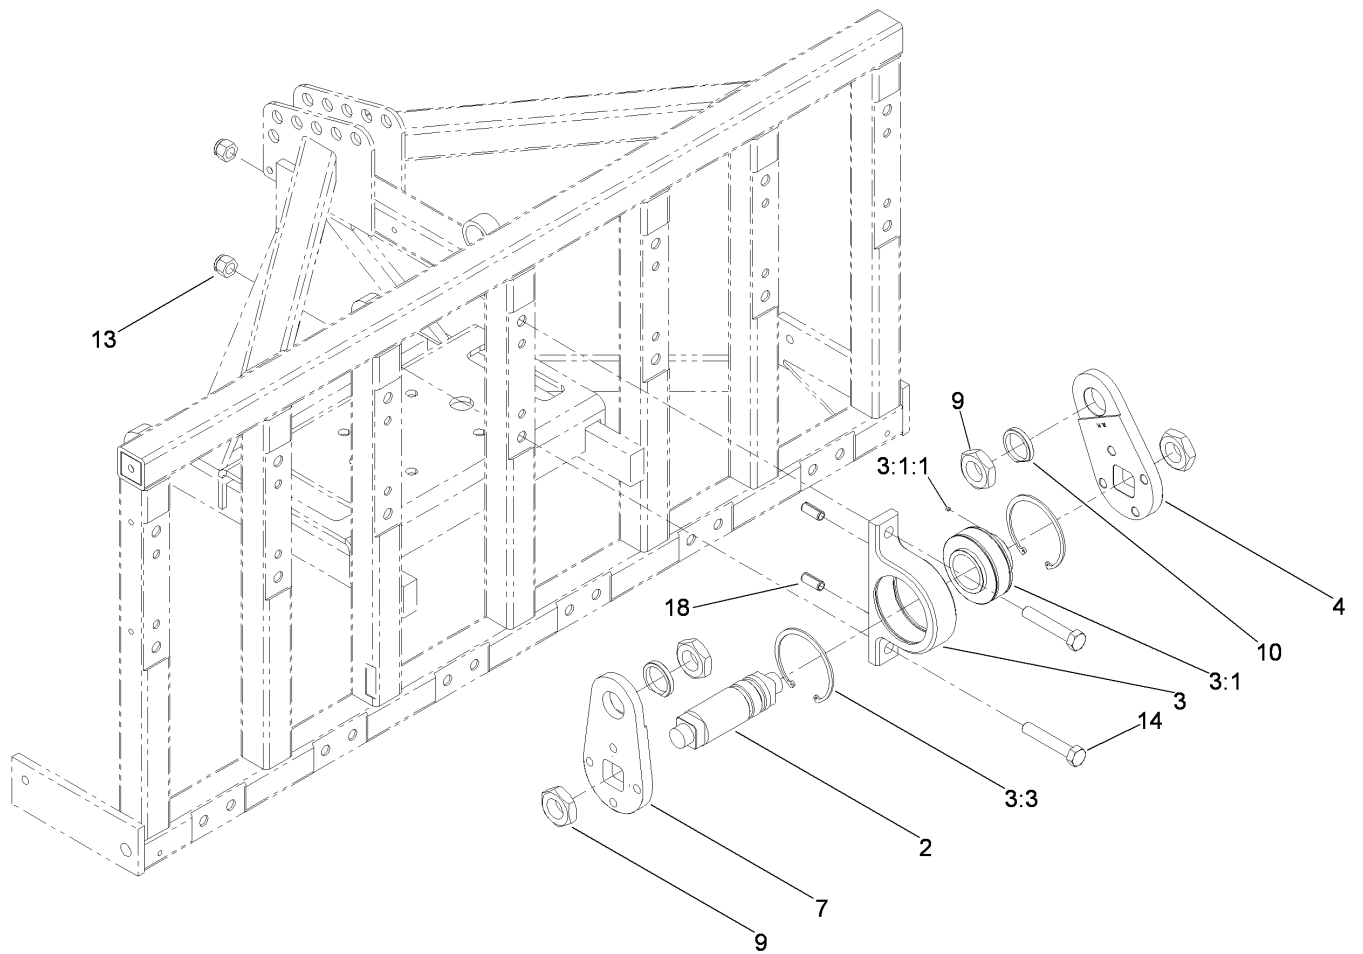

Drive Assembly

Ref	Part No.	Qty.	Description
1	SG507000-03	1	Gearbox
2	80-6140	2	Key-Square
3	SG517026	2	Gearbox-Sprocket
4	SG527054	2	Sprocket-Hub
4:1	3246-4	1	Screw-Set
5	5-1470	6	Capscrew
6	3253-4	6	Washer-Lock
7	3253-21	6	Washer-Lock
8	323-4	4	Screw-HH
9	3253-8	4	Washer-Lock
10	327-2	4	Screw-HH
11	SG580154	2	Chain-60 H, O-Ring
11:1	SG581083	1	Link-Master
12	SG528004	1	Shaft-PTO
13	SG4170401	1	Cone-Shaft
14	3256-24	8	Washer-Flat
15	323-6	4	Screw-HH
16	117-7138-03	1	Stand-Storage, RH
17	117-7139-03	1	Stand-Storage, LH
18	117-7081-03	2	Angle-Mounting
19	3296-39	2	Nut-Lock, NI

Frame and Roller Assembly

Ref	Part No.	Qty.	Description
1	117-7061	1	Frame ASM
1:2	117-7052	1	Decal-No Oil
1:3	100-3612	1	Decal-Warning
1:4	110-4668	1	Decal-Warning, PTO
2	SG637070-03	2	Bearing-Roller
2:1		1	Bearing-Flange
2:1:1	3245-35	2	Screw-Set
2:1:2	302-19	1	Fitting-Grease
4	SG627054-03	1	Roller-Main
5	110-4315	2	Pin-Link, Cat 1
5	110-4314	2	Pin-Link, Cat 2
6	SG271517	4	Screw-HH
7	SG639072-01	2	Boot-Roller, Single
8	SG999018	1	Canister-Manual, Operators
9	3253-7	2	Washer-Lock
10	325-6	2	Screw-HH
11	328-26	2	Screw-HH
12	322-3	2	Screw-HH
13	3253-9	2	Washer-Lock
14	SG678908-03	1	Scraper
15	321-4	2	Screw-HH

--	--	--	--

Center Crankshaft Assembly

Ref	Part No.	Qty.	Description
2	SG217354	1	Crankshaft
3	SG204577	1	Bearing ASM
3:1		1	Bearing-Ball
3:1:1	99-0195	2	Screw-Set, HSH
3:3	SG427540	2	Ring-Snap
4	SG217154	1	Arm-Crank, Right
7	SG217054	1	Arm-Crank
9	SG267200	4	Nut-Hex
10	SG247540	2	Washer-Clipped
13	3296-53	2	Nut-Lock, NI
14	327-14	2	Screw-HH
18	105-1041	2	Pin-Spring