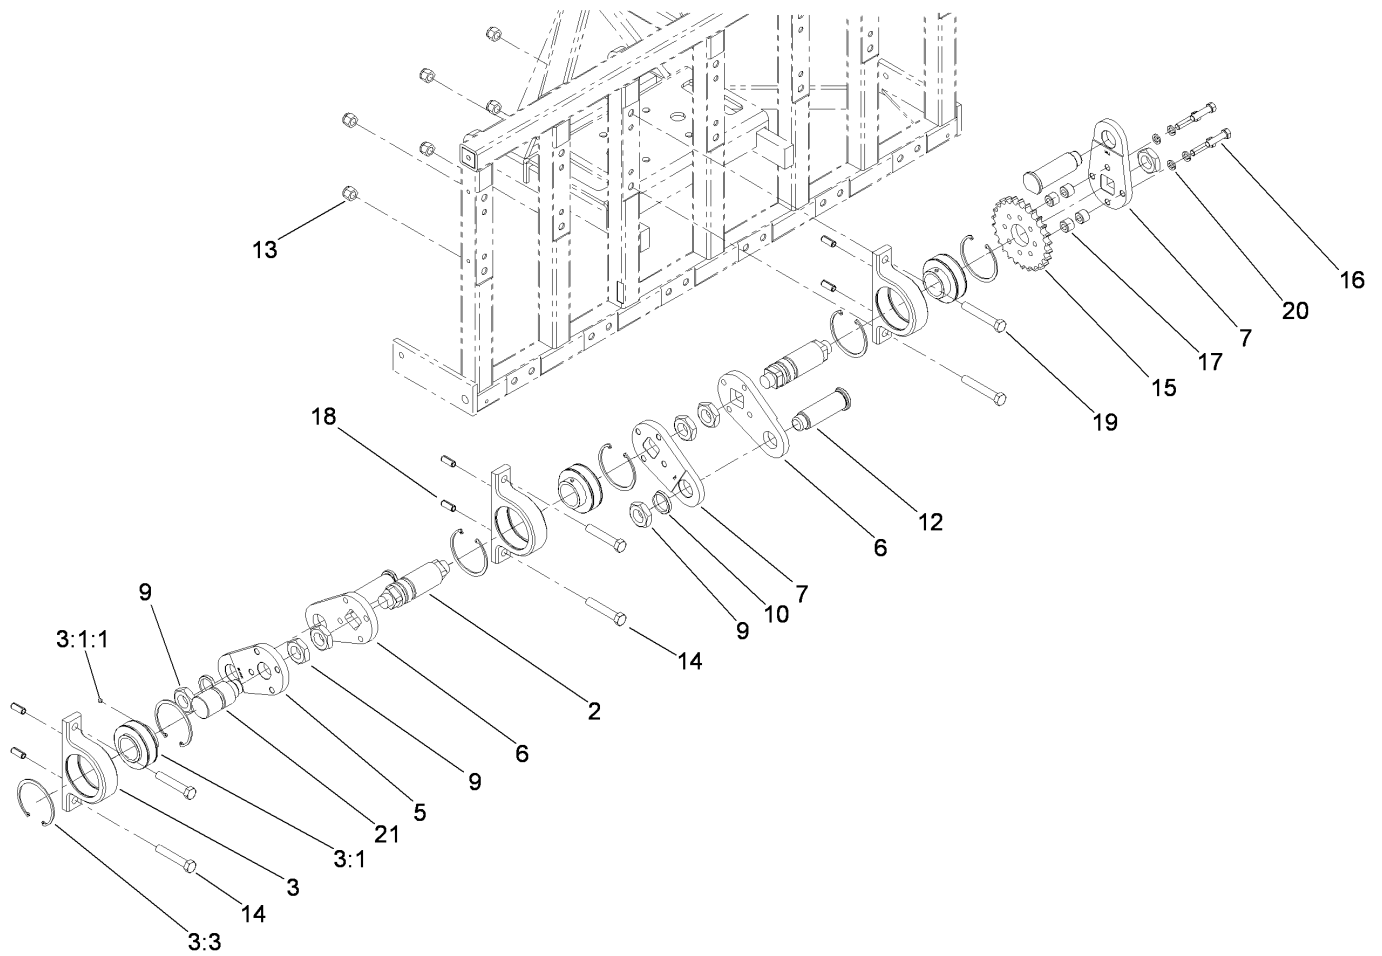

Drive Assembly

Ref	Part No.	Qty.	Description
1	SG507000-03	1	Gearbox
2	80-6140	2	Key-Square
3	SG517026	2	Gearbox-Sprocket
4	SG527054	2	Sprocket-Hub
4:1	3246-4	1	Screw-Set
5	5-1470	6	Capscrew
6	3253-4	6	Washer-Lock
7	3253-21	6	Washer-Lock
8	323-4	4	Screw-HH
9	3253-8	4	Washer-Lock
10	327-2	4	Screw-HH
11	SG580154	2	Chain-60 H, O-Ring
11:1	SG581083	1	Link-Master
12	SG528004	1	Shaft-PTO
13	SG4170401	1	Cone-Shaft
14	3256-24	8	Washer-Flat
15	323-6	4	Screw-HH
16	117-7138-03	1	Stand-Storage, RH
17	117-7139-03	1	Stand-Storage, LH
18	117-7081-03	2	Angle-Mounting
19	3296-39	2	Nut-Lock, NI

Frame and Roller Assembly

Ref	Part No.	Qty.	Description
1	117-7061	1	Frame ASM
1:2	117-7052	1	Decal-No Oil
1:3	100-3612	1	Decal-Warning
1:4	110-4668	1	Decal-Warning, PTO
2	SG637070-03	2	Bearing-Roller
2:1		1	Bearing-Flange
2:1:1	3245-35	2	Screw-Set
2:1:2	302-19	1	Fitting-Grease
4	SG627054-03	1	Roller-Main
5	110-4315	2	Pin-Link, Cat 1
5	110-4314	2	Pin-Link, Cat 2
6	SG271517	4	Screw-HH
7	SG639072-01	2	Boot-Roller, Single
8	SG999018	1	Canister-Manual, Operators
9	3253-7	2	Washer-Lock
10	325-6	2	Screw-HH
11	328-26	2	Screw-HH
12	322-3	2	Screw-HH
13	3253-9	2	Washer-Lock
14	SG678908-03	1	Scraper
15	321-4	2	Screw-HH

Ref	Part No.	Qty.	Description
16	3253-3	2	Washer-Lock
17	3256-22	2	Washer-Flat
18	100-5389	3	Pin-Lynch
20	SG715450	1	Pin-Link, Top
21	3219-18	2	Nut-Hex
22	104-8322	2	Washer-Hardened
23	3296-23	4	Nut-Lock, NI
27	SG715010	1	HYD Cylinder ASM
27:1	SG555013	2	Bushing
27:3		1	Cylinder-Hydraulic
27:3:1	117-7175	1	Seal Kit
28	SG795250	1	Hose ASM (Long)
29	SG795245	1	Hose ASM (Short)
35	SG795554-03	1	Extension-Adapter 3.50"
36	SG795551-03	1	Extension-Adapter 5.50"
37	117-7124-03	1	Mount-Adapter, 90 DEG