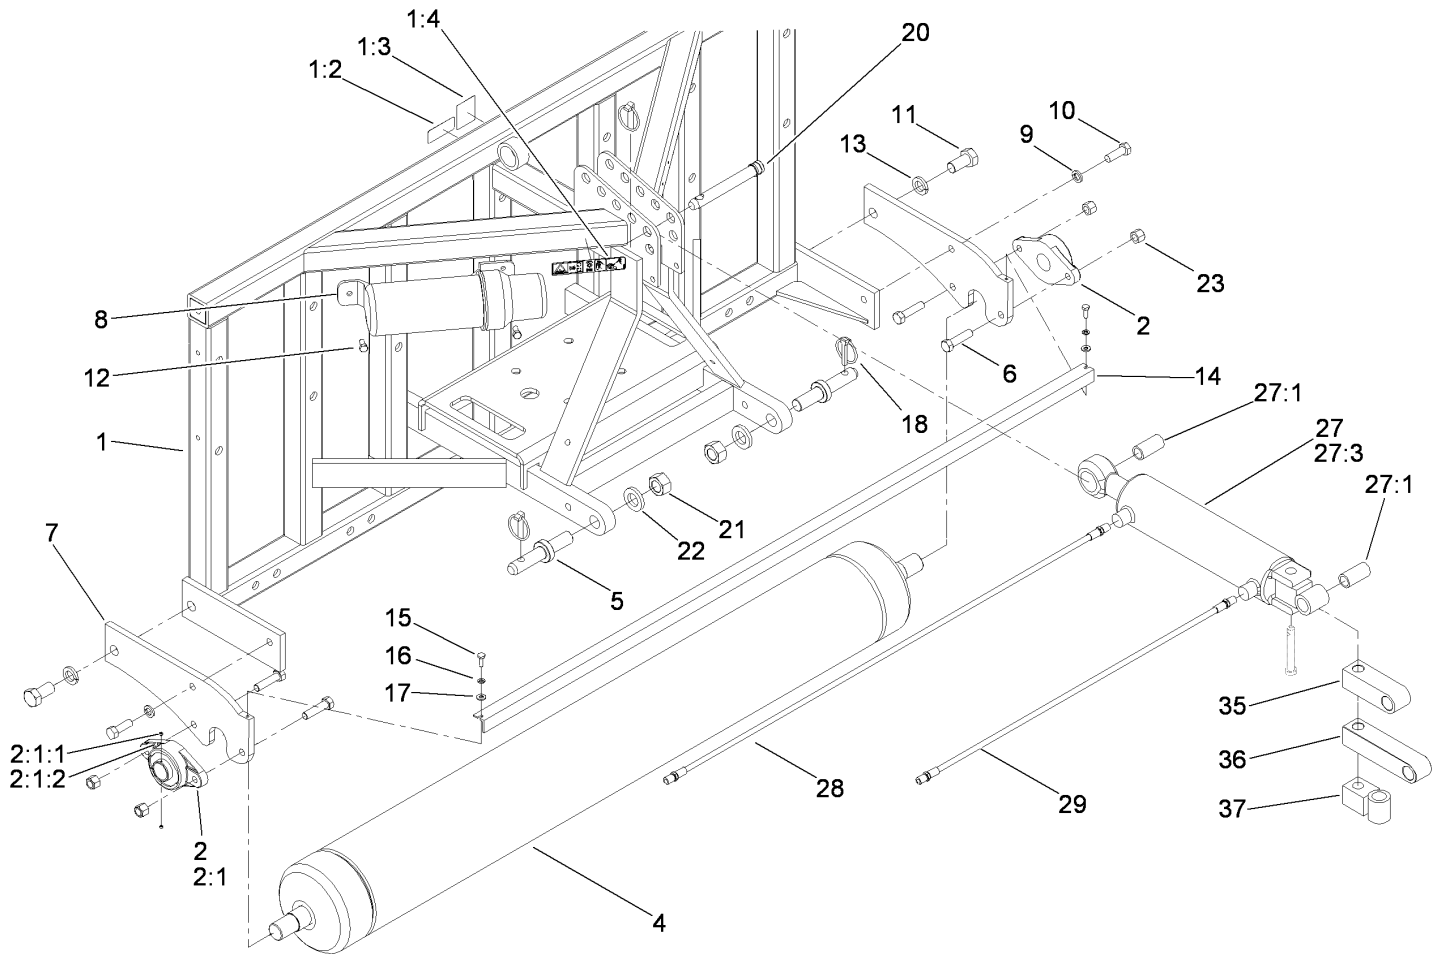

Drive Assembly

Ref	Part No.	Qty.	Description
1	SG507000-03	1	Gearbox
2	80-6140	2	Key-Square
3	SG517026	2	Gearbox-Sprocket
4	SG527054	2	Sprocket-Hub
4:1	3246-4	1	Screw-Set
5	5-1470	6	Capscrew
6	3253-4	6	Washer-Lock
7	3253-21	6	Washer-Lock
8	323-4	4	Screw-HH
9	3253-8	4	Washer-Lock
10	327-2	4	Screw-HH
11	SG580154	2	Chain-60 H, O-Ring
11:1	SG581083	1	Link-Master
12	SG528004	1	Shaft-PTO
13	SG4170401	1	Cone-Shaft
14	3256-24	8	Washer-Flat
15	323-6	4	Screw-HH
16	117-7138-03	1	Stand-Storage, RH
17	117-7139-03	1	Stand-Storage, LH
18	117-7081-03	2	Angle-Mounting
19	3296-39	2	Nut-Lock, NI

Frame and Roller Assembly

Ref	Part No.	Qty.	Description
1	117-7061	1	Frame ASM
1:2	117-7052	1	Decal-No Oil
1:3	100-3612	1	Decal-Warning
1:4	110-4668	1	Decal-Warning, PTO
2	SG637070-03	2	Bearing-Roller
2:1		1	Bearing-Flange
2:1:1	3245-35	2	Screw-Set
2:1:2	302-19	1	Fitting-Grease
4	SG627054-03	1	Roller-Main
5	110-4315	2	Pin-Link, Cat 1
5	110-4314	2	Pin-Link, Cat 2
6	SG271517	4	Screw-HH
7	SG639072-01	2	Boot-Roller, Single
8	SG999018	1	Canister-Manual, Operators
9	3253-7	2	Washer-Lock
10	325-6	2	Screw-HH
11	328-26	2	Screw-HH
12	322-3	2	Screw-HH
13	3253-9	2	Washer-Lock
14	SG678908-03	1	Scraper
15	321-4	2	Screw-HH

Ref	Part No.	Qty.	Description
16	3253-3	2	Washer-Lock
17	3256-22	2	Washer-Flat
18	100-5389	3	Pin-Lynch
20	SG715450	1	Pin-Link, Top
21	3219-18	2	Nut-Hex
22	104-8322	2	Washer-Hardened
23	3296-23	4	Nut-Lock, NI
27	SG715010	1	HYD Cylinder ASM
27:1	SG555013	2	Bushing
27:3		1	Cylinder-Hydraulic
27:3:1	117-7175	1	Seal Kit
28	SG795250	1	Hose ASM (Long)
29	SG795245	1	Hose ASM (Short)
35	SG795554-03	1	Extension-Adapter 3.50"
36	SG795551-03	1	Extension-Adapter 5.50"
37	117-7124-03	1	Mount-Adapter, 90 DEG