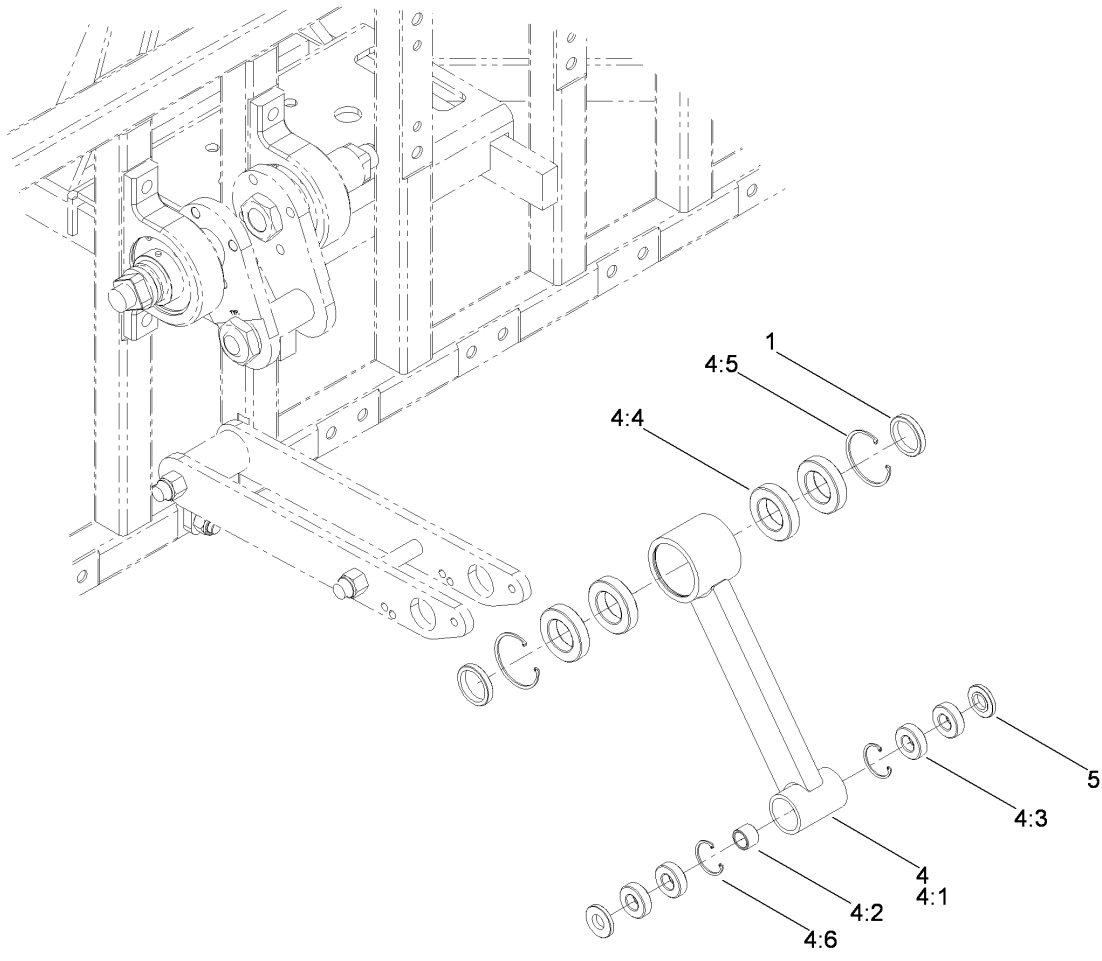

Connecting Rod Assembly

Ref	Part No.	Qty.	Description
1	SG337100	12	Bushing-Outer
4	SG135154	6	Connecting Rod ASM
②4:1		1	Rod-Connecting
4:2	SG337010	1	Bushing-Inner
4:3	SG337075	4	Bearing-Ball
4:4	SG337590	4	Bearing-Ball
4:5	SG427541	2	Ring-Retaining, Internal
4:6	SG427625	2	Ring-Retaining, Internal
5	SG337050	12	Bushing-Outer