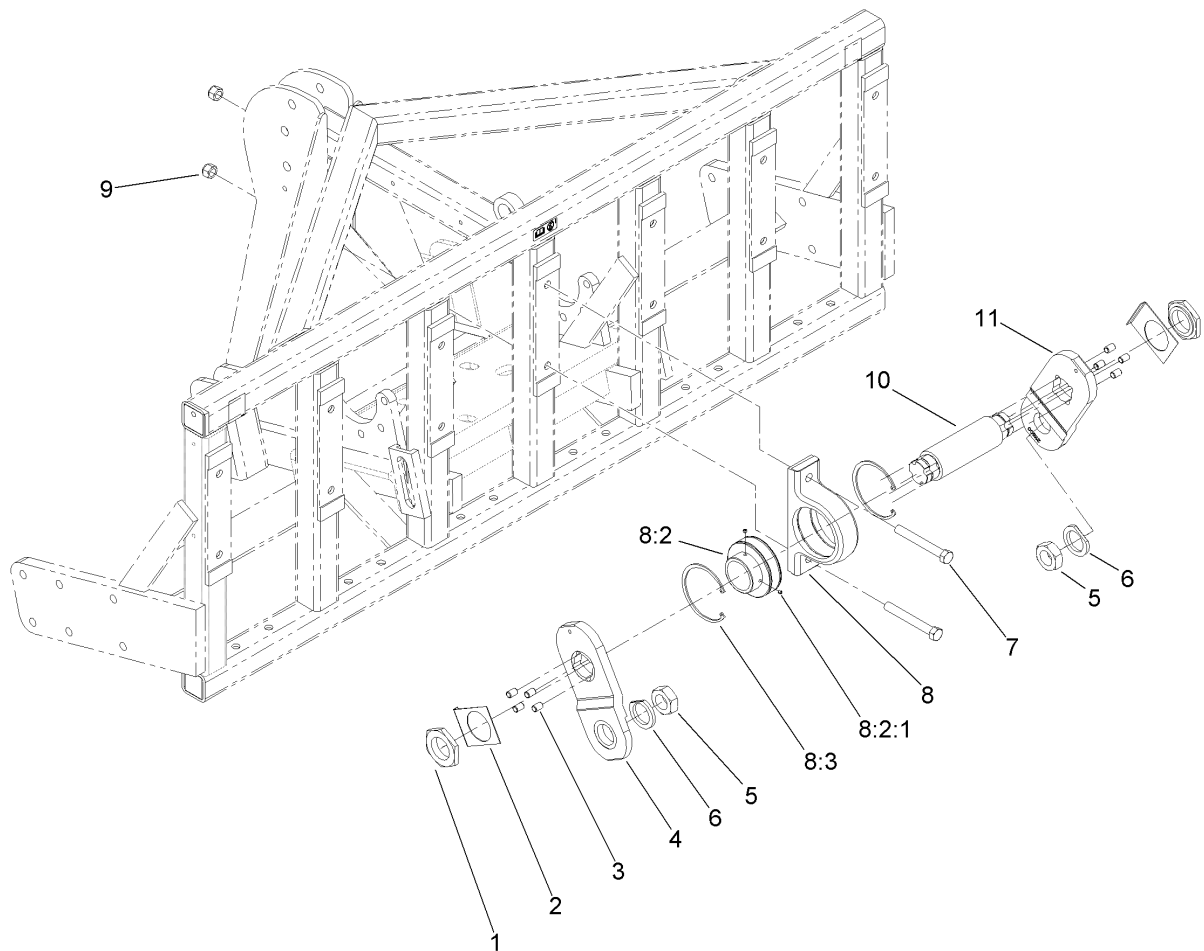

Center Crankshaft Assembly

Ref	Part No.	Qty.	Description
1	SG261535	2	Nut-Hex
2	SG281240	2	Plate-Locking
3	SG250875	8	Pin-Dowel
4	SG210500-03	1	Arm-Crank (1/2" Drive)
5	SG361375	2	Nut-Hex Jam
6	SG241753	2	Washer-Crank, Clipped
7	SG278625	2	Screw-HH
8	SG231040	1	Brg Housing ASM
8:2		1	Bearing-Ball
8:2:1	99-0195	2	Screw-Set, HSH
8:3	SG232433	2	Ring-Snap
9	3296-41	2	Nut-Lock NI
10	SG216500	1	Shaft-Crank
11	SG211500-03	1	Arm-Crank, RH (1/2" Drive)