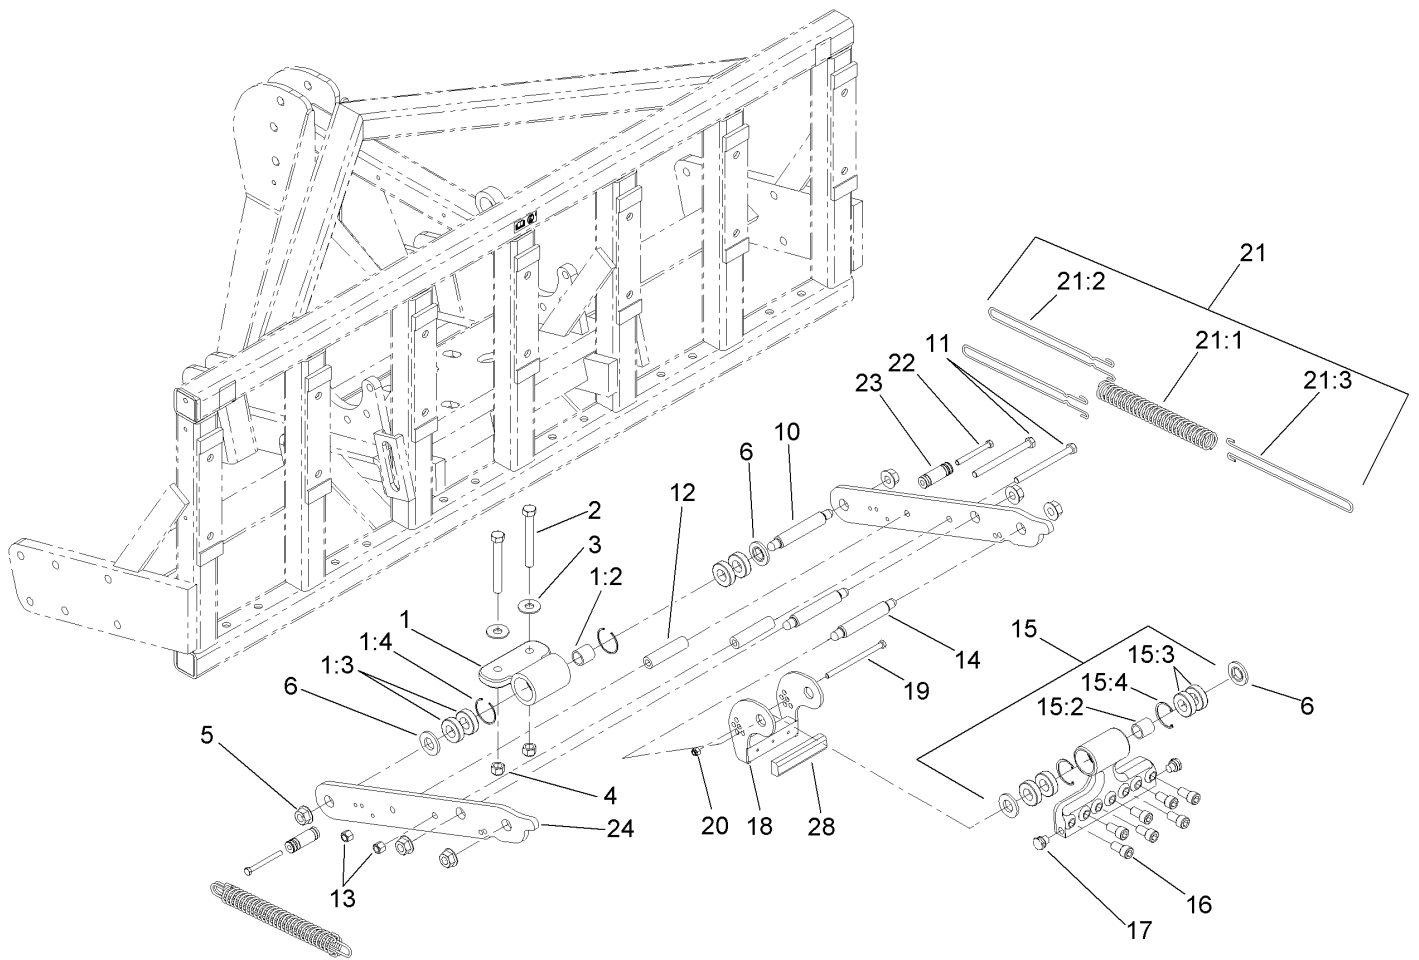

Lower Arm and Hinge Assembly

Ref	Part No.	Qty.	Description
1	SG142000	6	Hinge ASM
1:2	SG410290	1	Bushing-Inner
1:3	SG431012	4	Bearing-Ball
1:4	32120-65	2	Ring-Snap
2	SG471645	12	Bolt-Hinge
3	3256-7	12	Washer-Flat
4	3296-41	12	Nut-Lock NI
5	32128-53	36	Nut-HF
6	SG441240	24	Bushing-Outer
10	SG410500	12	Pin-Wrist, Short
11	325-20	12	Screw-HH
12	SG434118	12	Spacer-Arm, Linkage
13	3296-23	12	Nut-Lock, NI
14	SG410437	6	Pin-Wrist, Head
15	SG145100	6	Tine Head ASM
15:2	SG410290	1	Bushing-Inner
15:3	SG431012	4	Bearing-Ball
15:4	32120-65	2	Ring-Snap
16	SG471620	42	Head-Tine, Bolt (Long)
17	SG483125	12	Holder-Spring, Front
18	SG492000-03	6	Bracket-Camber
19	323-22	6	Screw-HH
20	3296-39	6	Nut-Lock, NI

Ref	Part No.	Qty.	Description
21	SG148160	12	Spring ASM
21:1	SG481512	1	Spring-Compression
21:2	SG482016	2	Wire-Bar, Draw
21:3	SG482017	1	Wire-Bar, Draw
22	323-15	12	Screw-HH
23	SG484351	12	Post-Rear, Spring
24	SG434117-03	12	Plate-Arm, Linkage
25	SG885222	1	Wrench-Allen, 1/2 Inch
28	SG491000	6	Pad-Bumper