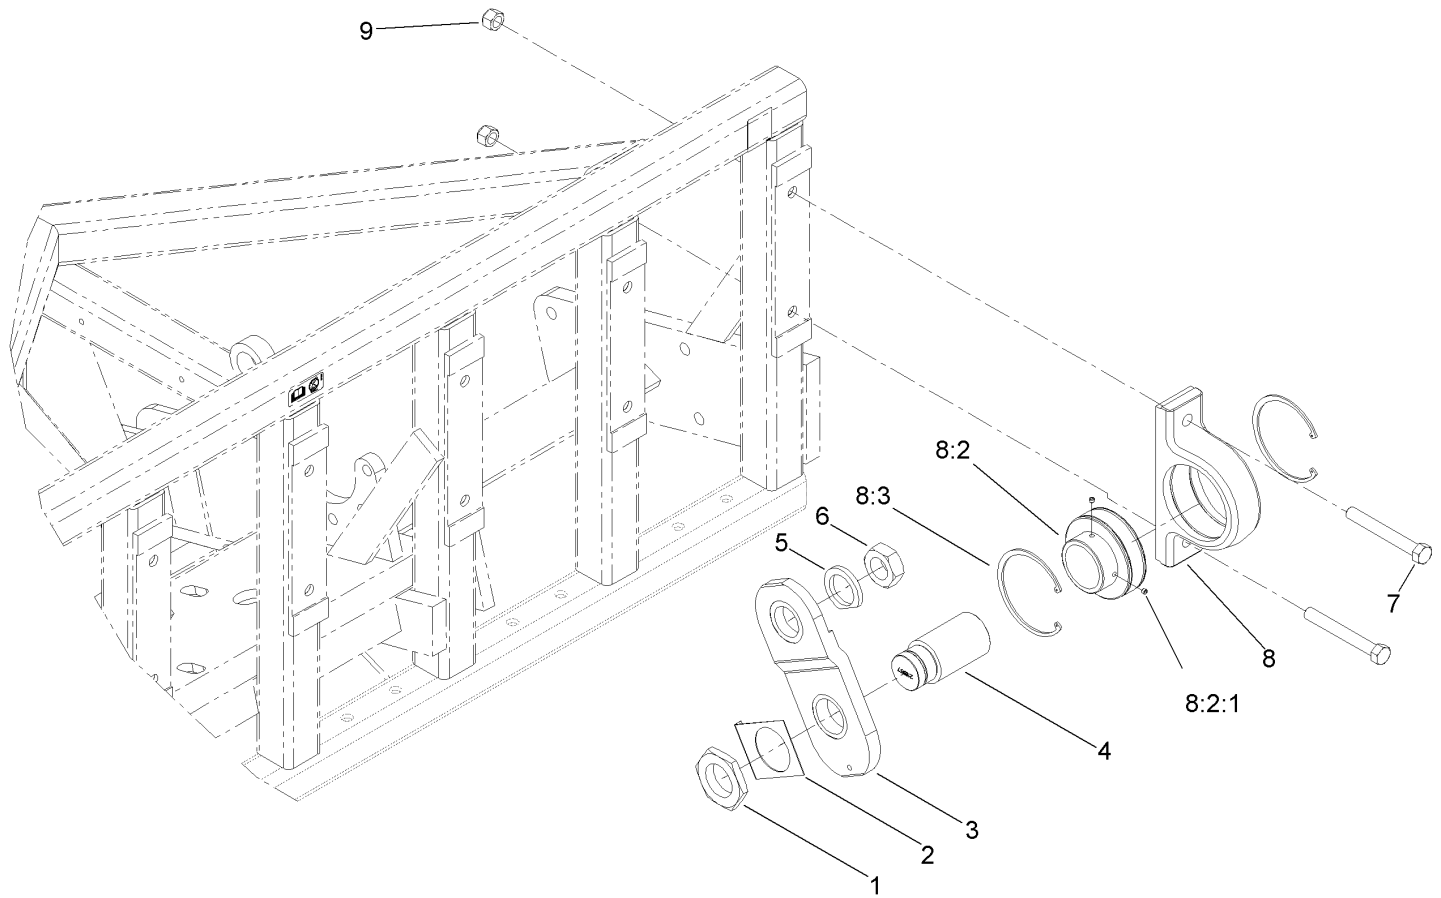

RH Outside Crankshaft Assembly

Ref	Part No.	Qty.	Description
1	SG261535	1	Nut-Hex
2	SG281240	1	Plate-Locking
3	SG215000-03	1	Arm-Crank
4	SG211557	1	Shaft-Stub, Outside
5	SG241753	1	Washer-Crank, Clipped
6	SG361375	1	Nut-Hex Jam
7	SG278625	2	Screw-HH
8	SG231040	1	Brg Housing ASM
②8:2		1	Bearing-Ball
8:2:1	99-0195	2	Screw-Set, HSH
8:3	SG232433	2	Ring-Snap
9	3296-41	2	Nut-Lock NI