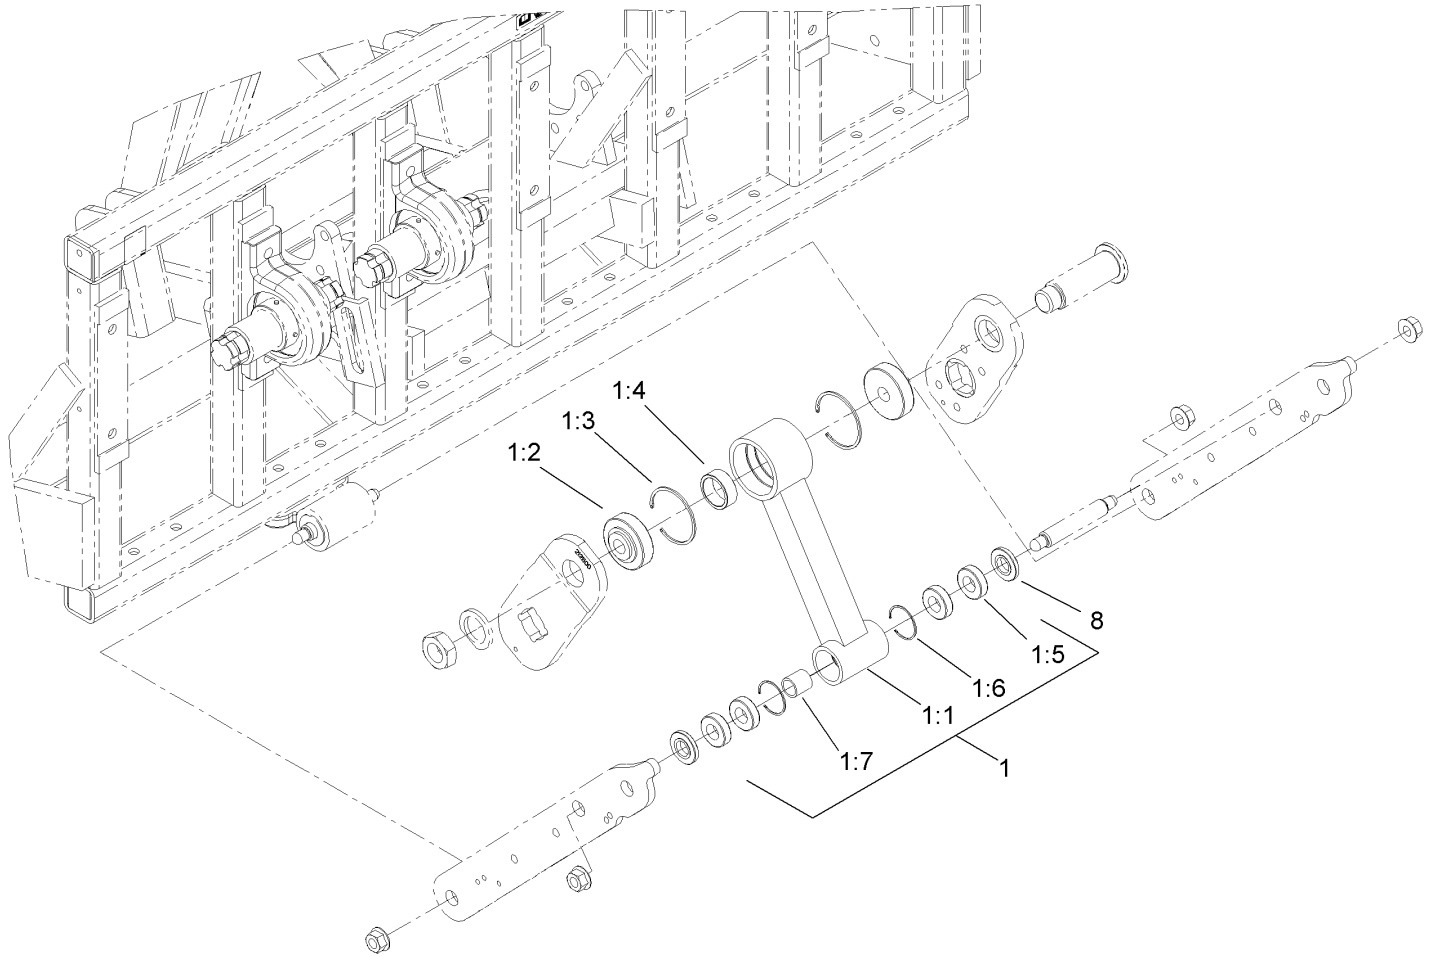

Connecting Rod Assembly

Ref	Part No.	Qty.	Description
1	SG134125	6	Stomper Arm ASM
② 1:1		1	Rod-Connecting
1:2	SG331112	2	Bearing-Rod, Connecting
1:3	SG332334	2	Ring-Snap
1:4	SG340700	1	Spacer-Rod, Connecting
1:5	SG431012	4	Bearing-Ball
1:6	32120-65	2	Ring-Snap
1:7	SG410290	1	Bushing-Inner
8	SG441240	12	Bushing-Outer

Ref	Part No.	Qty.	Description