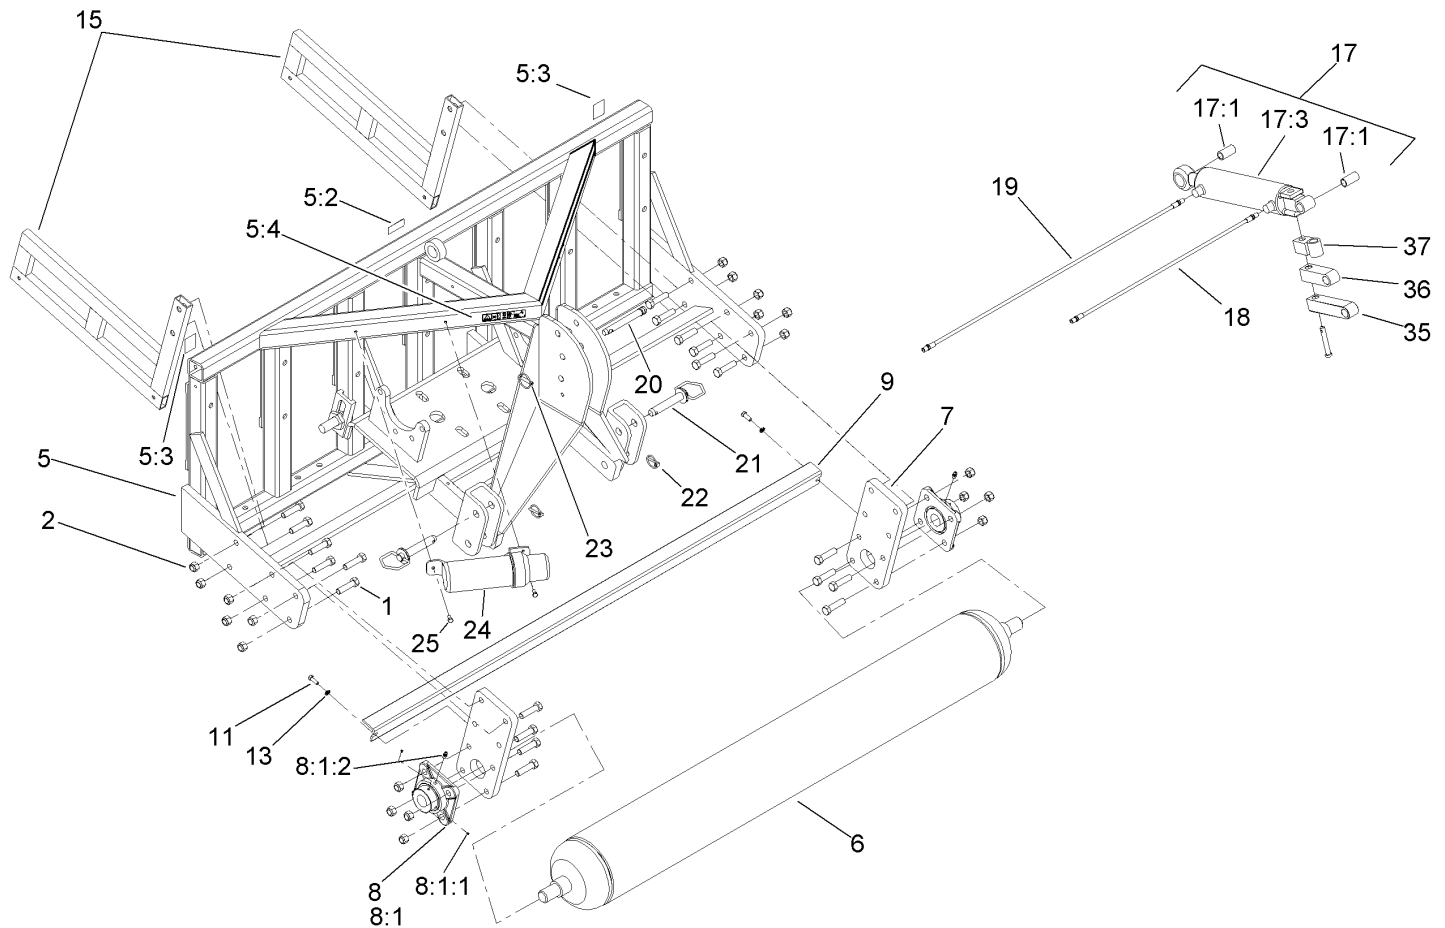

Drive Assembly

Ref	Part No.	Qty.	Description
1	SG584100	2	Screw-HH Special
3	SG564100	2	Nut-Hex, Jam
4	SG571450	2	Nut-Hex, Jam
5	SG511280	2	Sprocket-Idler
6	SG571100	2	Nut-Lock
7	SG550177	2	Hub-Sprocket
7:1	3246-4	1	Screw-Set
8	33119-040	4	Screw-HH
9	SG510522	2	Sprocket-22 Tooth, 6 Bolt
10	SG562562	10	Screw-HH
11	100-7607	4	Washer-Lock
12	SG580148	2	Chain-O-Ring
12:1	SG581081	1	Link-Master, O-Ring
13	99-4371	10	Nut-Lock
15	SG506000	1	Gearbox ASM
16	SG584300	2	Screw-HH
17	3217-7	2	Nut-Hex
18	SG526016	1	PTO #6
19	SG555500	2	Key-Square
20	SG4171401	1	Cone-Shaft, Lg
21	33115-020	4	Screw-HH
22	48-9590	4	Washer-Lock
23	3256-24	4	Washer-Flat
24	323-43	6	Screw-HH

Ref	Part No.	Qty.	Description
25	323-32	6	Screw-HH
26	3253-21	12	Washer-Lock

Frame and Roller Assembly

Ref	Part No.	Qty.	Description
1	3214-9	20	Screw-HH
2	3296-41	20	Nut-Lock NI
5	117-7104	1	Frame ASM
5:2	117-7052	1	Decal-No Oil
5:3	100-3612	2	Decal-Warning
5:4	110-4668	1	Decal-Warning, PTO
6	SG616061-03	1	Roller-Main
7	SG625048-01	2	Bar-Roller, Vertical
8	SG631150-03	2	Bearing-Roller
②8:1		1	Bearing-Flange
8:1:1	106-9662	2	Screw-Set, HSH
8:1:2	302-19	1	Fitting-Grease
9	SG616725-03	1	Bar-Scraper
11	323-6	2	Screw-HH
13	3253-21	2	Washer-Lock
15	SG785150-03	2	Stand-Storage
17	SG715010	1	HYD Cylinder ASM
17:1	SG555013	2	Bushing
②17:3		1	Cylinder-Hydraulic
①17:3:1	117-7175	1	Seal Kit

Ref	Part No.	Qty.	Description
18	SG795245	1	Hose ASM (Short)
19	SG795250	1	Hose ASM (Long)
20	SG715450	1	Pin-Link, Top
21	SG715875	2	Pin-Hitch
22	92-1298	2	Pin-Lynch
23	100-5389	1	Pin-Lynch
24	SG999018	1	Canister-Manual, Operators
25	322-3	2	Screw-HH
35	SG795551-03	1	Extension-Adapter 5.50"
36	SG795554-03	1	Extension-Adapter 3.50"
37	117-7124-03	1	Mount-Adapter, 90 DEG