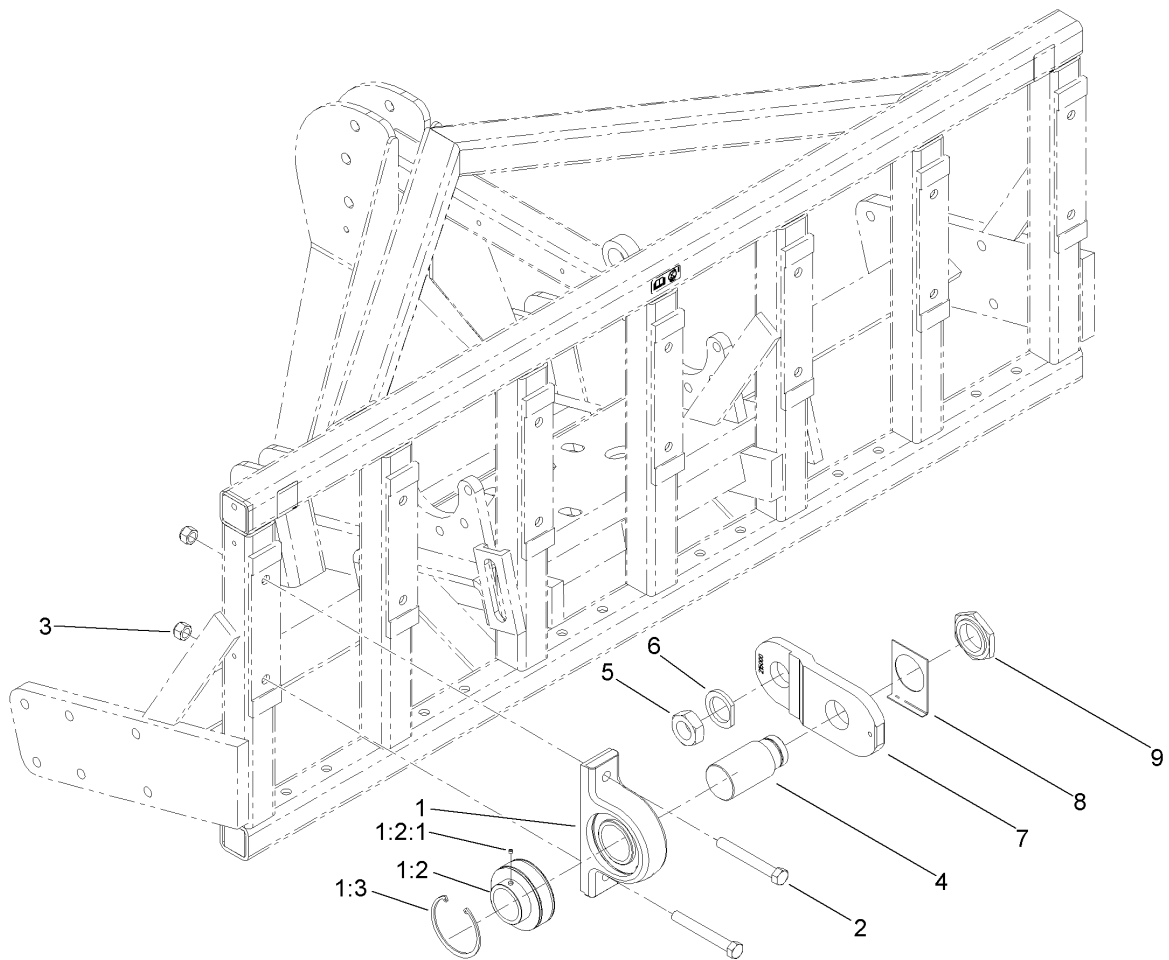

Drive Assembly

Ref	Part No.	Qty.	Description
1	SG584100	2	Screw-HH Special
3	SG564100	2	Nut-Hex, Jam
4	SG571450	2	Nut-Hex, Jam
5	SG511280	2	Sprocket-Idler
6	SG571100	2	Nut-Lock
7	SG550177	2	Hub-Sprocket
7:1	3246-4	1	Screw-Set
8	33119-040	4	Screw-HH
9	SG510522	2	Sprocket-22 Tooth, 6 Bolt
10	SG562562	10	Screw-HH
11	100-7607	4	Washer-Lock
12	SG580148	2	Chain-O-Ring
12:1	SG581081	1	Link-Master, O-Ring
13	99-4371	10	Nut-Lock
15	SG506000	1	Gearbox ASM
16	SG584300	2	Screw-HH
17	3217-7	2	Nut-Hex
18	SG526016	1	PTO #6
19	SG555500	2	Key-Square
20	SG4171401	1	Cone-Shaft, Lg
21	33115-020	4	Screw-HH
22	48-9590	4	Washer-Lock
23	3256-24	4	Washer-Flat
24	323-43	6	Screw-HH

Ref	Part No.	Qty.	Description
25	323-32	6	Screw-HH
26	3253-21	12	Washer-Lock

Frame and Roller Assembly

Ref	Part No.	Qty.	Description
1	3214-9	20	Screw-HH
2	3296-41	20	Nut-Lock NI
5	117-7104	1	Frame ASM
5:2	117-7052	1	Decal-No Oil
5:3	100-3612	2	Decal-Warning
5:4	110-4668	1	Decal-Warning, PTO
6	SG616061-03	1	Roller-Main
7	SG625048-01	2	Bar-Roller, Vertical
8	SG631150-03	2	Bearing-Roller
②8:1		1	Bearing-Flange
8:1:1	106-9662	2	Screw-Set, HSH
8:1:2	302-19	1	Fitting-Grease
9	SG616725-03	1	Bar-Scraper
11	323-6	2	Screw-HH
13	3253-21	2	Washer-Lock
15	SG785150-03	2	Stand-Storage
17	SG715010	1	HYD Cylinder ASM
17:1	SG555013	2	Bushing
②17:3		1	Cylinder-Hydraulic
①17:3:1	117-7175	1	Seal Kit

Ref	Part No.	Qty.	Description
18	SG795245	1	Hose ASM (Short)
19	SG795250	1	Hose ASM (Long)
20	SG715450	1	Pin-Link, Top
21	SG715875	2	Pin-Hitch
22	92-1298	2	Pin-Lynch
23	100-5389	1	Pin-Lynch
24	SG999018	1	Canister-Manual, Operators
25	322-3	2	Screw-HH
35	SG795551-03	1	Extension-Adapter 5.50"
36	SG795554-03	1	Extension-Adapter 3.50"
37	117-7124-03	1	Mount-Adapter, 90 DEG