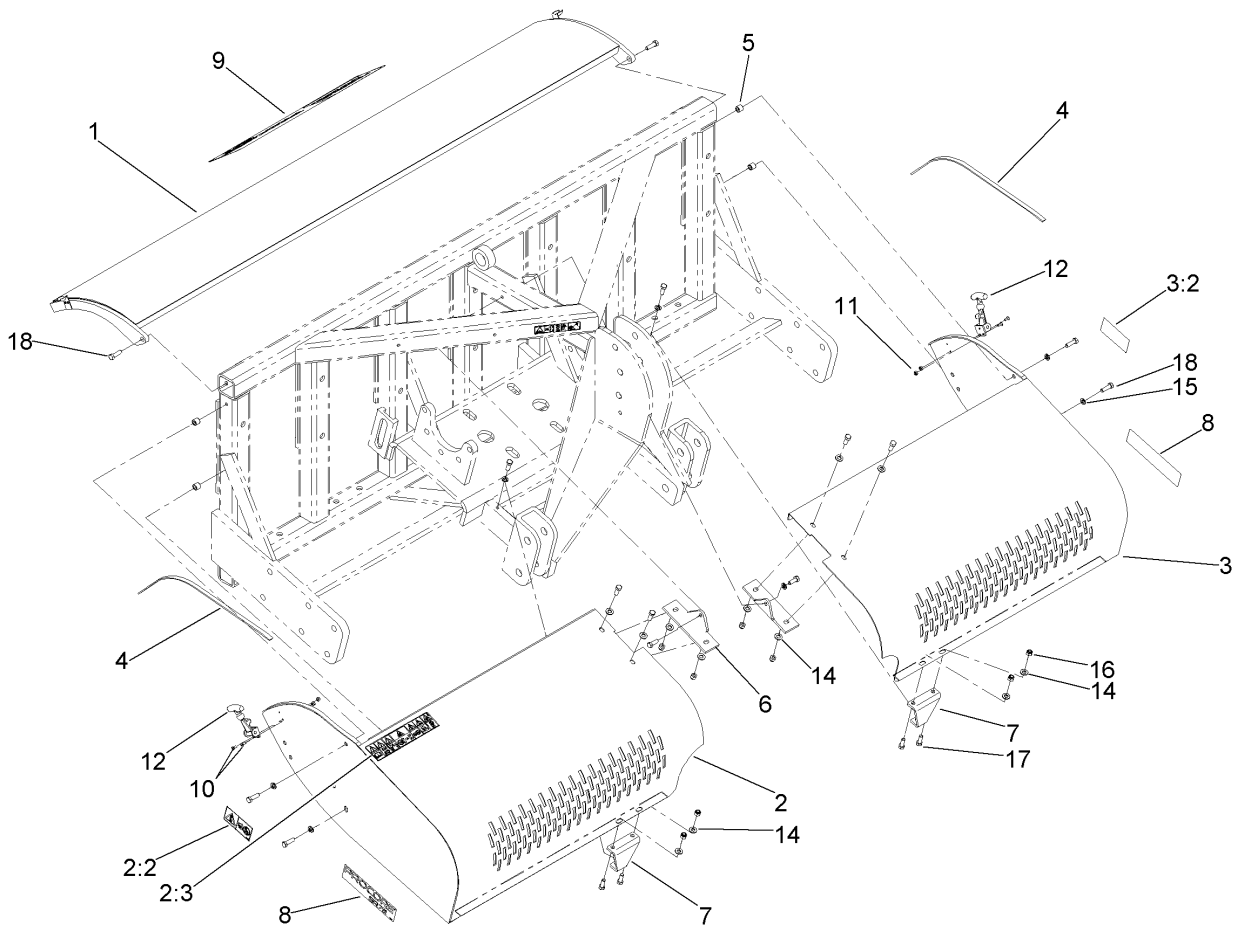

Cover Assembly

Ref	Part No.	Qty.	Description
1	SG651066-03	1	Back Cover ASM
2	117-7108	1	RH Screen ASM
2:2	117-7051	1	Decal-Danger, Keep Away Ce
2:3	117-7050	1	Decal-Warning, Ce
3	117-7109	1	LH Screen ASM
3:2	117-7051	1	Decal-Danger, Keep Away Ce
4	SG483257	2	Strip-Foam
5	SG555052	4	Spacer
6	SG678915-03	2	Clip-Screen, Top
7	SG616730-03	2	Bracket-Screen, Front
8	117-7087	2	Decal
9	117-7058	1	Decal
10	3274-29	4	Screw-HSFH
11	3296-2	4	Nut-Lock, NI
12	SG650006	2	Strap-Hood
14	3256-24	12	Washer-Flat
15	3253-21	8	Washer-Lock
16	3296-39	8	Nut-Lock, NI
17	323-6	8	Screw-HH
18	323-7	8	Screw-HH