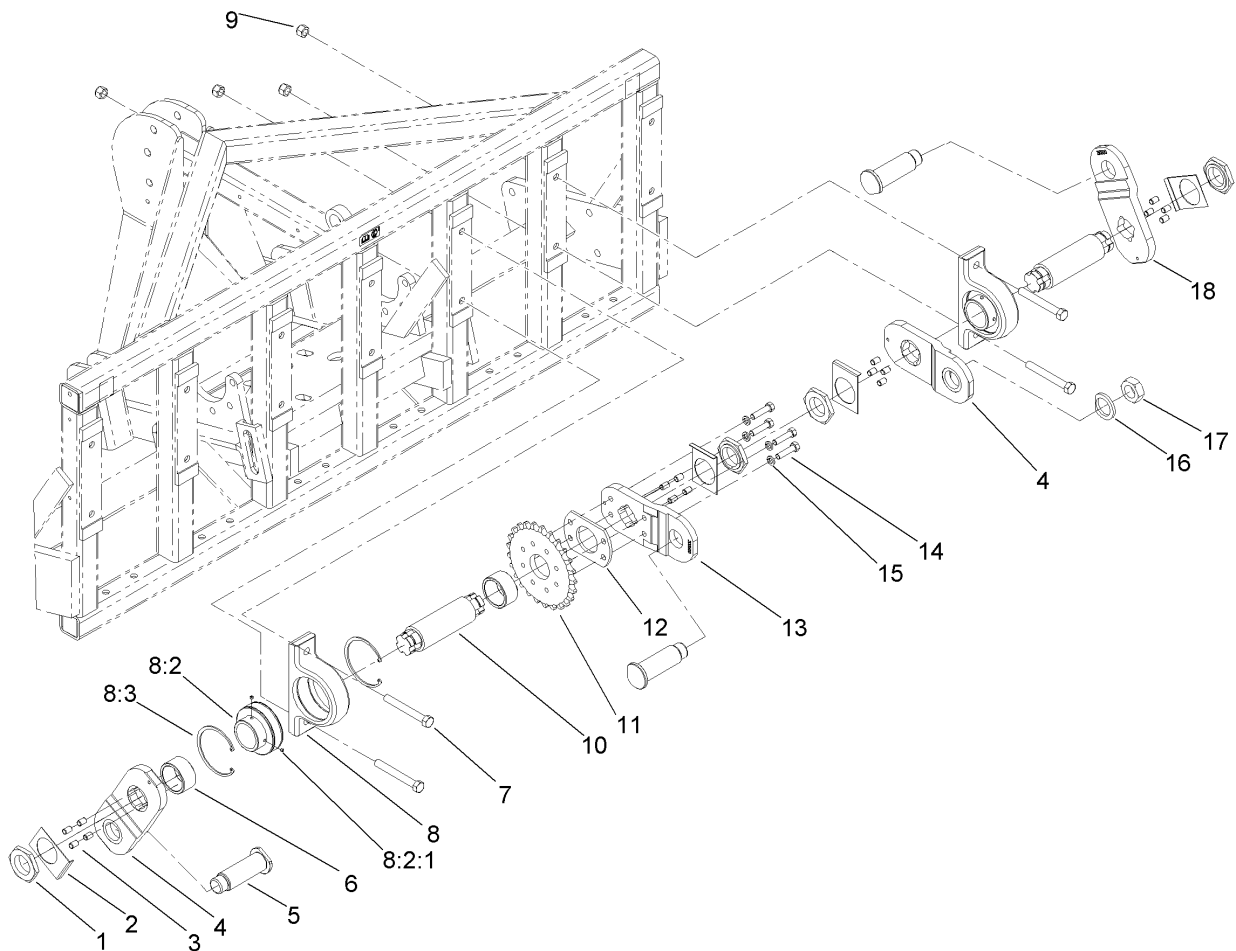

RH Crankshaft Assembly

Ref	Part No.	Qty.	Description
1	SG261535	4	Nut-Hex
2	SG281240	4	Plate-Locking
3	SG250875	16	Pin-Dowel
4	SG211500-03	2	Arm-Crank, RH (1/2" Drive)
5	SG315750	3	Pin-Crank
6	SG234149	2	Spacer-Tube
7	SG278625	4	Screw-HH
8	SG231040	2	Brg Housing ASM
②8:2		1	Bearing-Ball
8:2:1	99-0195	2	Screw-Set, HSH
8:3	SG232433	2	Ring-Snap
9	3296-41	4	Nut-Lock NI
10	SG216500	2	Shaft-Crank
11	SG214025	1	Sprocket-Bore, Plain
12	SG243300	1	Spacer-Sprocket
13	SG200500-03	1	Arm-Crank (1/2" Drive)
14	SG271517	4	Screw-HH
15	3253-7	4	Washer-Lock
16	SG241753	1	Washer-Crank, Clipped
17	SG361675	1	Pin-Crank, Connecting Rod
18	SG210500-03	1	Arm-Crank (1/2" Drive)