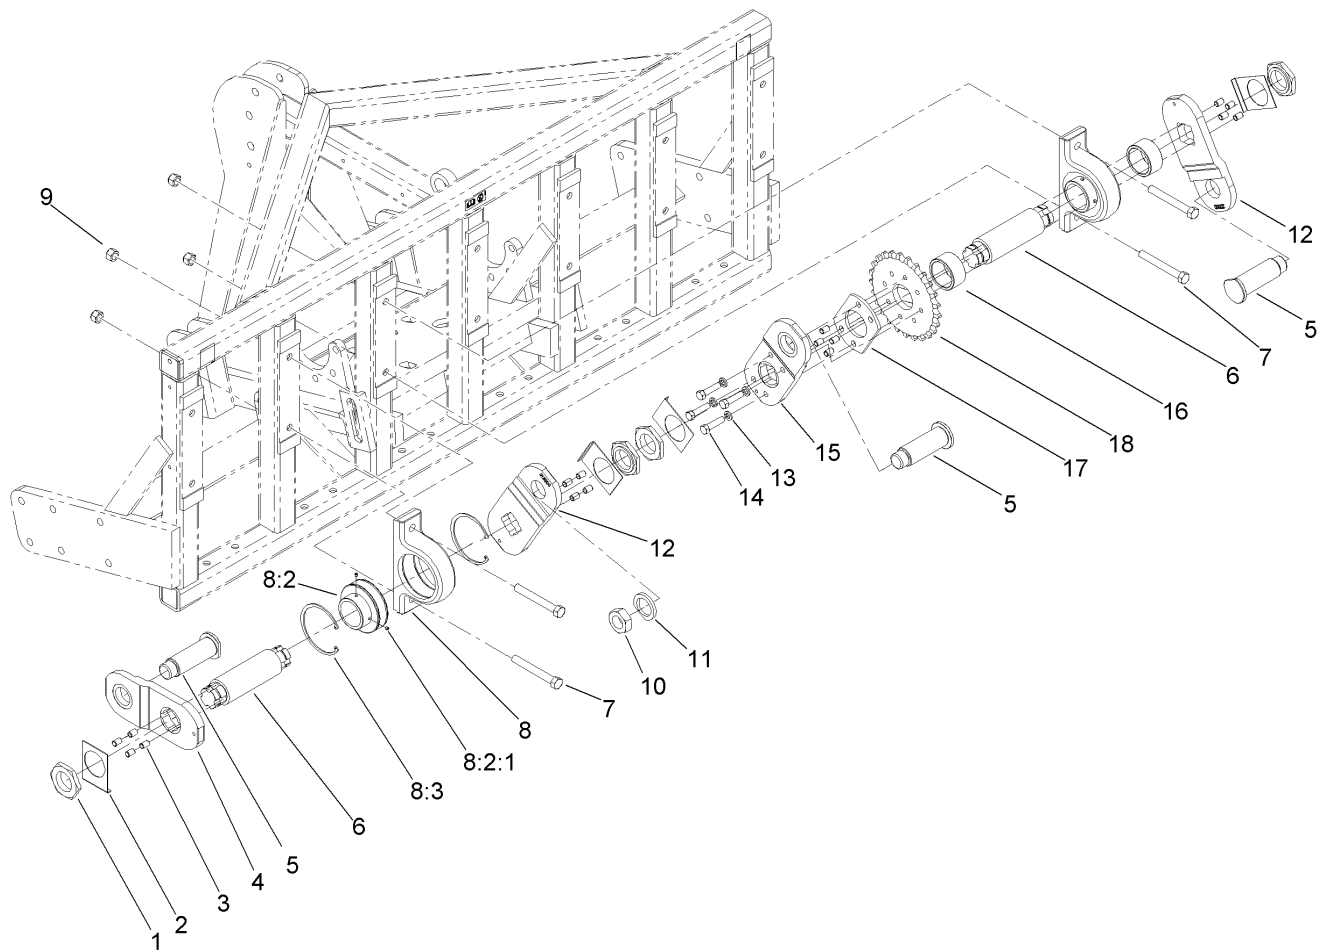

LH Crankshaft Assembly

Ref	Part No.	Qty.	Description
1	SG261535	4	Nut-Hex
2	SG281240	4	Plate-Locking
3	SG250875	16	Pin-Dowel
4	SG210500-03	1	Arm-Crank (1/2" Drive)
5	SG315750	3	Pin-Crank
6	SG216500	2	Shaft-Crank
7	SG278625	4	Screw-HH
8	SG231040	2	Brg Housing ASM
8:2		1	Bearing-Ball
8:2:1	99-0195	2	Screw-Set, HSH
8:3	SG232433	2	Ring-Snap
9	3296-41	4	Nut-Lock NI
10	SG361375	1	Nut-Hex Jam
11	SG241753	1	Washer-Crank, Clipped
12	SG212500-03	2	Arm-Crank, LH (1/2" Drive)
13	3253-7	4	Washer-Lock
14	SG271517	4	Screw-HH
15	SG200500-03	1	Arm-Crank (1/2" Drive)
16	SG234149	2	Spacer-Tube
17	SG243300	1	Spacer-Sprocket
18	SG214025	1	Sprocket-Bore, Plain